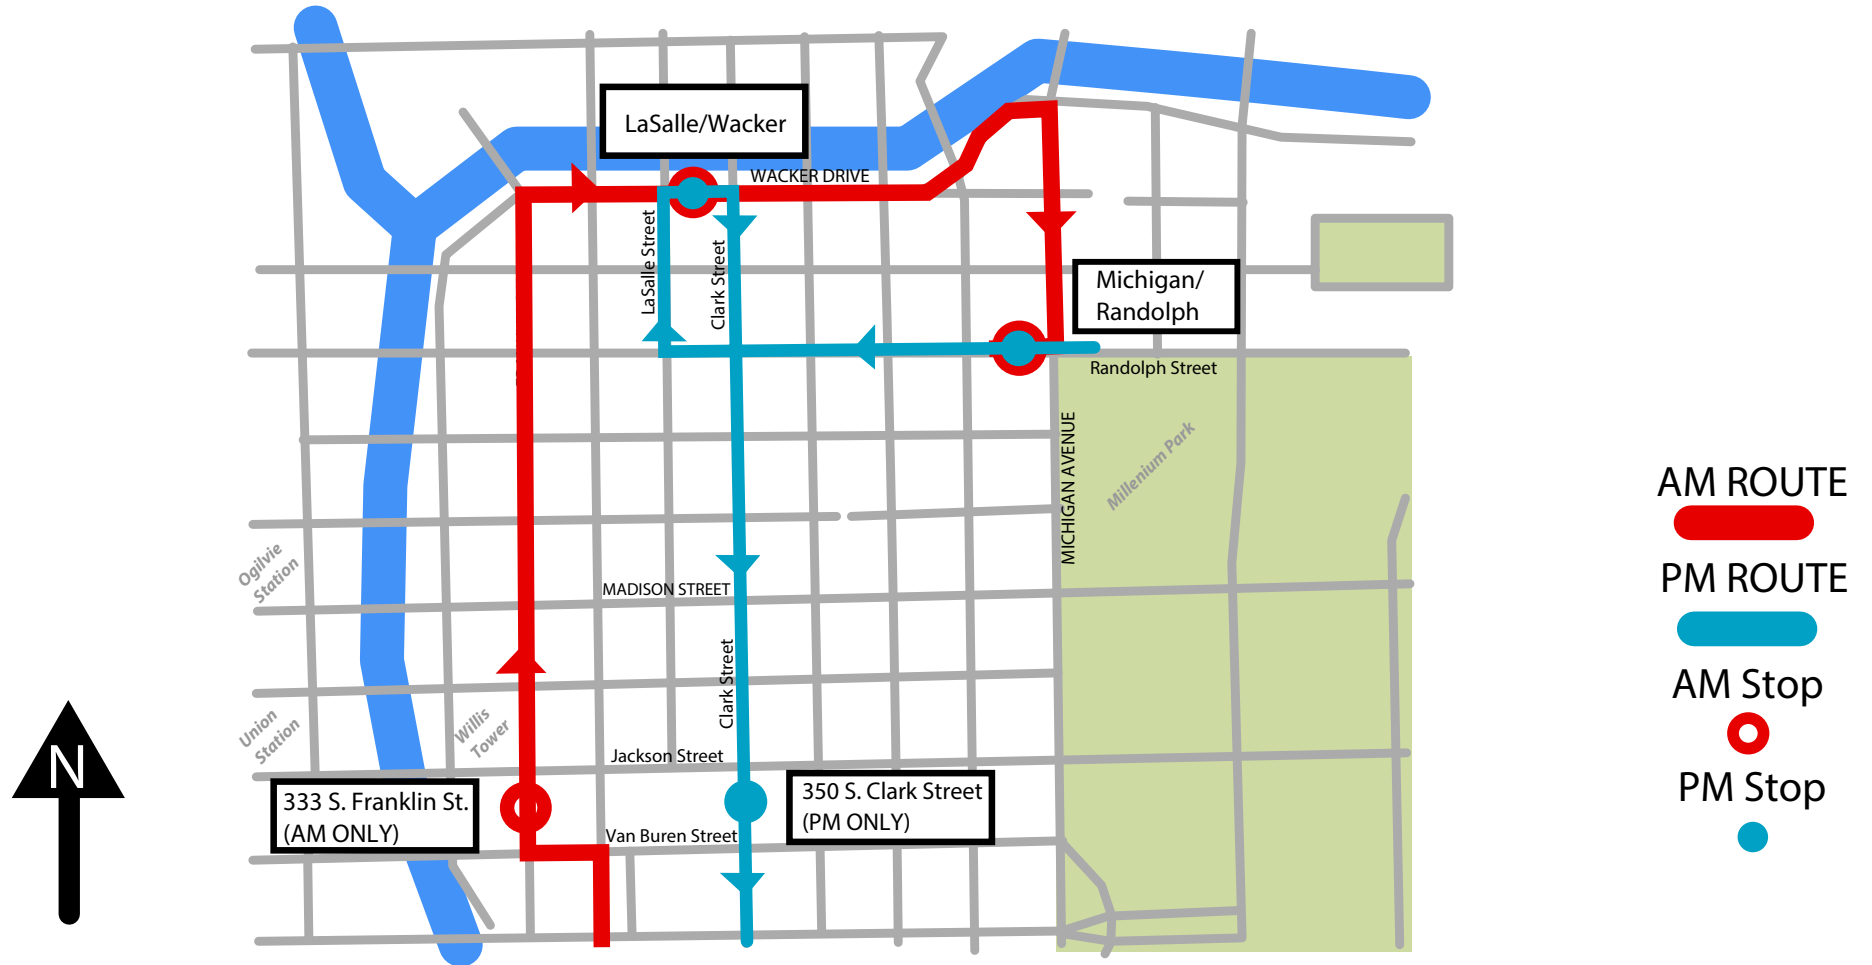

Bus Stop Locations, Starting Sept 12, 2016

Real Time Bus Tracking
On Your Phone!

Go to: dash.doublemap.com
or Scan to Download our App!